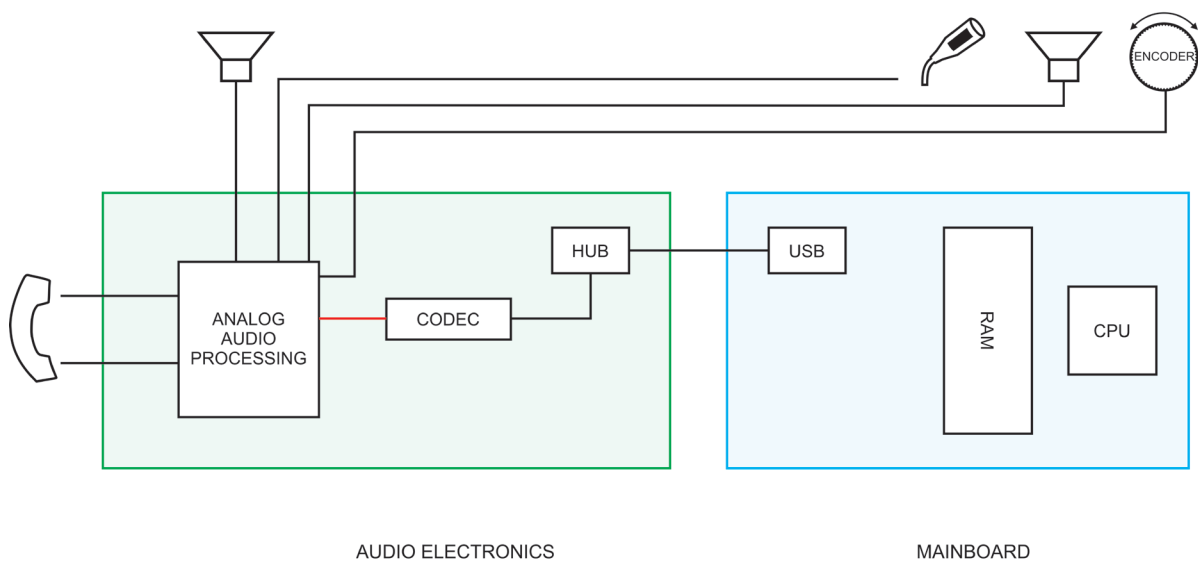

## Features

- Space-saving integration of a fanless touchcomputer, an intercom and a handset
- Wide-screen display
- 6 tactile programmable keys
- Handset: automatic switching audio to Handset when lifted
- Modular - combinable with other FREE modules into multifunctional terminals
- Low-profile horizontal design
- Silent and reliable - no moving parts, industrial grade components, Ethernet redundancy, redundant internal audio and controller interfaces
- Built-in Tipro Controller (programmable keys, programmable switching handsfree handset, etc)
- Supports HID Keyboard & HID Telephony Interface (HID Gamepad optional)
- Cable management - hidden and secured, but accessible

**Modularity**

**Inclination Mechanism**

**Optional: Dialpad**

### Audio Diagram

For integrated handset