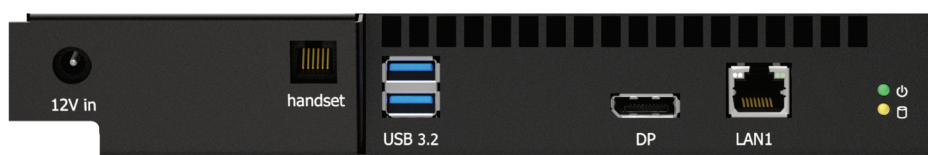

## BeFREE 07

7.0" Compact Touchcomputer with Integrated Intercom, Handset and Programmable Keys

## Features

- Space-saving integration of a fanless touchcomputer, an intercom and a handset
- Wide-screen display
- 6 tactile programmable keys
- Handset: automatic switching audio to Handset when lifted
- Modular - combinable with other FREE modules into multifunctional terminals
- Low-profile horizontal design
- Silent and reliable - no moving parts, industrial grade components, Ethernet redundancy, redundant internal audio and controller interfaces
- Built-in Tipro Controller (programmable keys, programmable switching handsfree handset, etc)
- Supports HID Keyboard & HID Telephony Interface (HID Gamepad optional)
- Cable management - hidden and secured, but accessible

**Modularity**

**Inclination Mechanism**

**Optional: Dialpad**

### Audio Diagram

For integrated handset